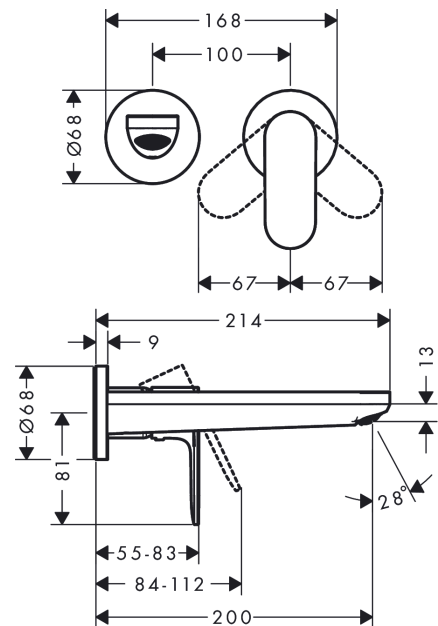

Rebris S

Single lever basin mixer for concealed installation wall-mounted with spout 20 cm

Finish: **Matt Black** Article Number: **72528670**

Description

product features

- consists of: waste set, single lever basin mixer for concealed installation wall-mounted
- projection: 200 mm
- spray type: normal spray
- maximum flow rate at 3 bar: 5 l/min
- ceramic cartridge
- temperature limitation adjustable
- suitable for continuous flow water heaters
- non-closing waste set
- material waste set: metal
- connection type: basic set
- connection dimension: DN15
- handle can be positioned on the right or left, depending on the basic set installation

Technology

Design awards

reddot winner 2022

Product image

Scale drawing

Rebris S

Single lever basin mixer for concealed installation wall-mounted with spout 20 cm

Finish: **Matt Black** Article Number: **72528670**

Year of production: >06/22

Pos.	Description	Article Number	Price	PU
1	handle	94648670	€ 68,78	1
2	screw cover	96338610	€ 5,00	1
3	sleeve	93053670	€ 55,34	1
4	escutcheon Ø 68 mm	93052670	€ 43,44	1
5	washer	97600000	€ 11,66	1
6	nut	93141000	€ 36,89	1
7	O-ring 26x2	98147000	€ 3,33	1
8	cartridge, assy	95973001	€ 72,47	1
9	locking screw for handle	95140000	€ 5,36	1
10	seal	98865000	€ 28,92	1
11	adapter for cartridge	95634000	€ 11,66	1
12	fixing set	97971000	€ 36,89	1
13	spout 220 mm	94649670	€ 154,82	1
14	aerator M24x1 (5 l/min)	94364000	€ 8,69	1
15	O-ring 18x1,5	98231000	€ 3,33	1
16	escutcheon for spout	93987670	€ 108,77	1
17	connecting thread G½	95626000	€ 45,82	1
18	O-ring 13x2	98128000	€ 3,33	1
19	extension set 25 mm for 13622180	31971000	-	1
a	waste	50001670	-	1