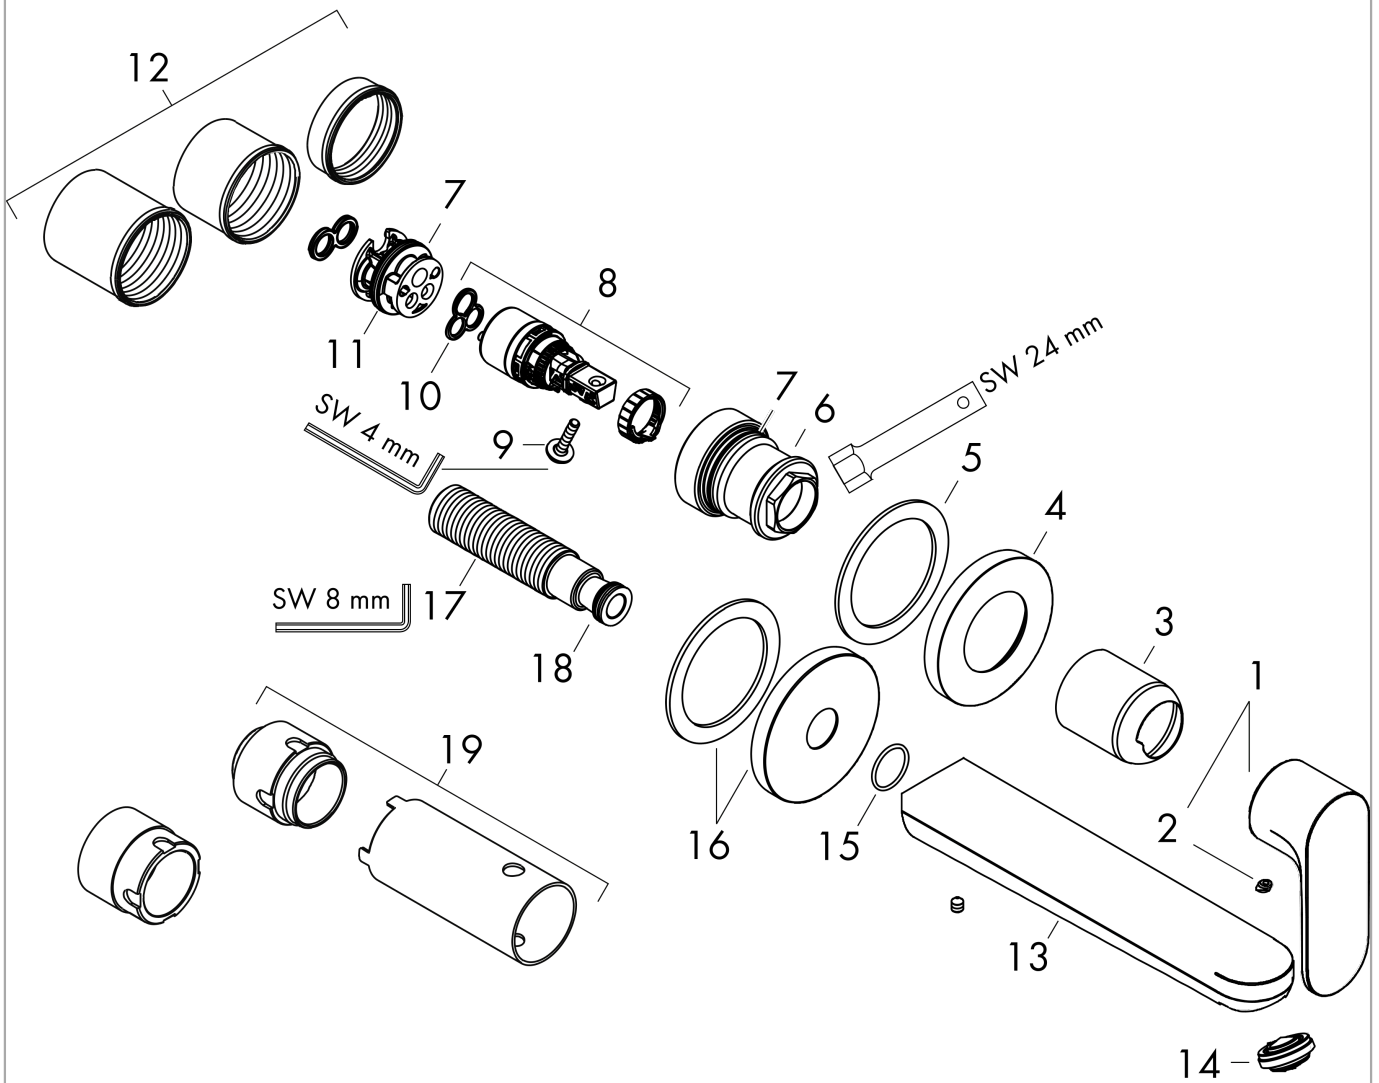

Rebris S

Single lever basin mixer for concealed installation wall-mounted with spout 20 cm

Finish: **Matt Black** Article Number: **72528670**

Description

product features

- consists of: waste set, single lever basin mixer for concealed installation wall-mounted
- projection: 200 mm
- spray type: normal spray
- maximum flow rate at 3 bar: 5 l/min
- ceramic cartridge
- temperature limitation adjustable
- suitable for continuous flow water heaters
- non-closing waste set
- material waste set: metal
- connection type: basic set
- connection dimension: DN15
- handle can be positioned on the right or left, depending on the basic set installation

Flowchart

Rebris S

Single lever basin mixer for concealed installation wall-mounted with spout 20 cm

Finish: **Matt Black** Article Number: **72528670**

Exploded Drawing

Year of production: >06/22

Rebris S**Single lever basin mixer for concealed installation wall-mounted with spout 20 cm**Finish: **Matt Black** Article Number: **72528670****Spare part list**

Year of production: >06/22

Pos.	Description	Article Number	Price	PU
1	handle	94648670	€ 68,78	1
2	screw cover	96338610	€ 5,00	1
3	sleeve	93053670	€ 55,34	1
4	escutcheon Ø 68 mm	93052670	€ 43,44	1
5	washer	97600000	€ 11,66	1
6	nut	93141000	€ 36,89	1
7	O-ring 26x2	98147000	€ 3,33	1
8	cartridge, assy	95973001	€ 72,47	1
9	locking screw for handle	95140000	€ 5,36	1
10	seal	98865000	€ 28,92	1
11	adapter for cartridge	95634000	€ 11,66	1
12	fixing set	97971000	€ 36,89	1
13	spout 220 mm	94649670	€ 154,82	1
14	aerator M24x1 (5 l/min)	94364000	€ 8,69	1
15	O-ring 18x1,5	98231000	€ 3,33	1
16	escutcheon for spout	93987670	€ 108,77	1
17	connecting thread G½	95626000	€ 45,82	1
18	O-ring 13x2	98128000	€ 3,33	1
19	extension set 25 mm for 13622180	31971000	-	1
a	waste	50001670	-	1